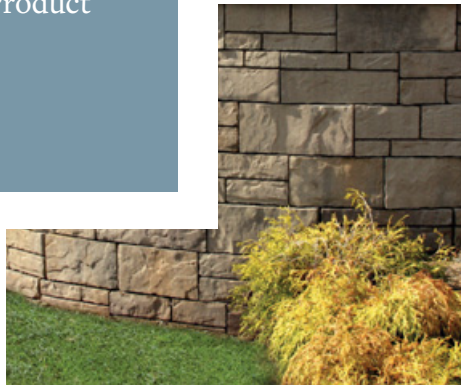

Find Your
Perfect Product