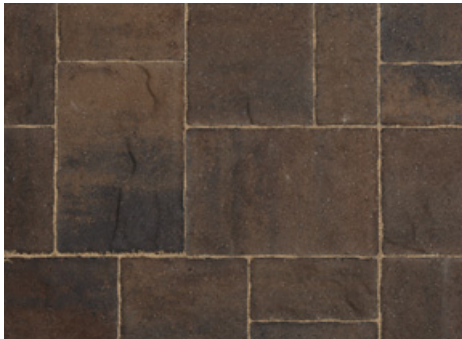

Bella

PAVERS

Lafitt™ Paver

APPLICATIONS

*Actual size & color may vary.
Check with your local provider for availability and pricing.*

SHAPES & SIZES

3-PIECE MODULAR