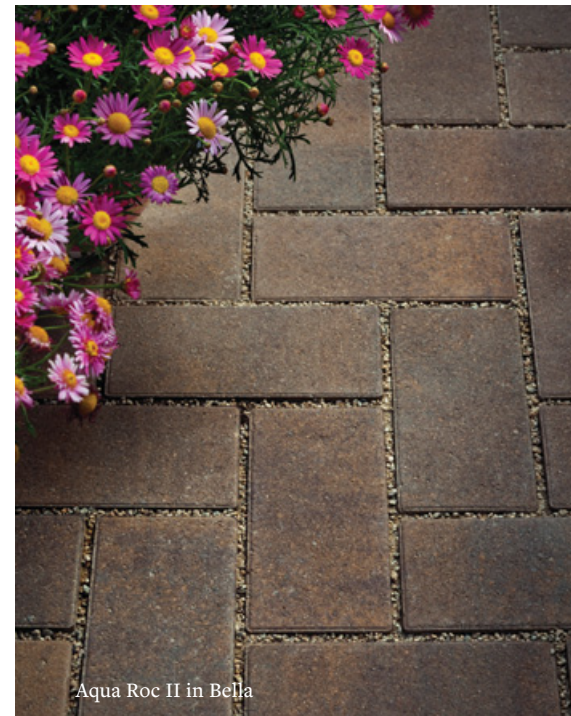

Aqua Roc II in Bella

Aqua Roc II in Bella