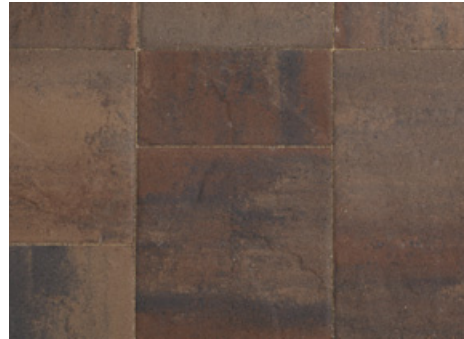

Lafitt Rustic Slab in Amaretto

Lafitt Rustic Slab in Silex Blend

Sable Blend

Silex Blend

Amaretto

Bella

Sandalwood Blend

*Also available in Delaware Blend*