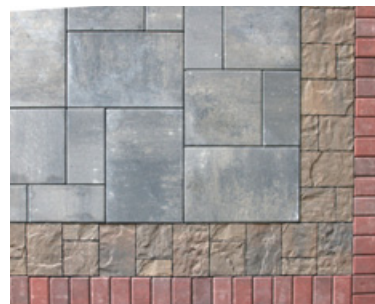

Complementary

colors & textures

Use pavers of complementary colors and textures to create a coordinated, harmonious outdoor space. Lighter tones open up an area while darker ones make a space feel smaller and more intimate. Add depth to your space by blending pavers of similar tones. Pair pavers in the same collection—Natural, Classic and Transitional—for complementary textures that define outdoor sections yet offer a smooth transition from one area to another.

Contrasting

colors & textures

Combine pavers of contrasting colors and textures to create an intricate and aesthetically appealing design. Define your space by using dark paver colors to line an area of light color, or vice versa. Add depth with contrasting textures. Use pavers from different collections—Natural, Classic and Transitional—to pair contrasting textures to accent your outdoor area and add visual appeal.

for more design and accent ideas visit:
belgard.com/accent