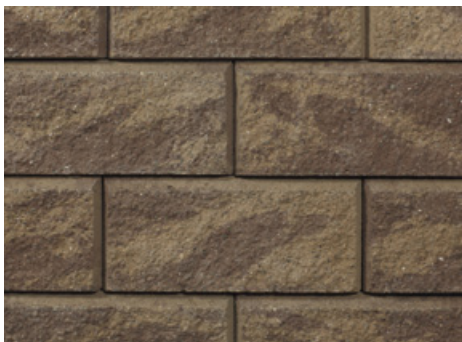

Sandalwood Blend