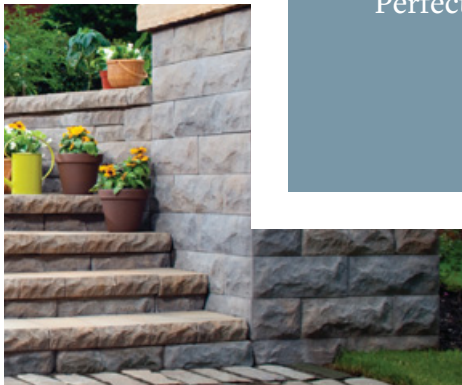

Find Your
Perfect Product