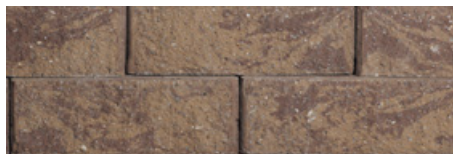

### 3" UNIVERSAL CAP

3 x 17 1/4 / 12 x 10 3/8

Anchor Diamond 9D in Flash Brown

Sable Blend

Flash Brown

Sandalwood Blend

*Also available in Amaretto, Bella & Silex Blend*